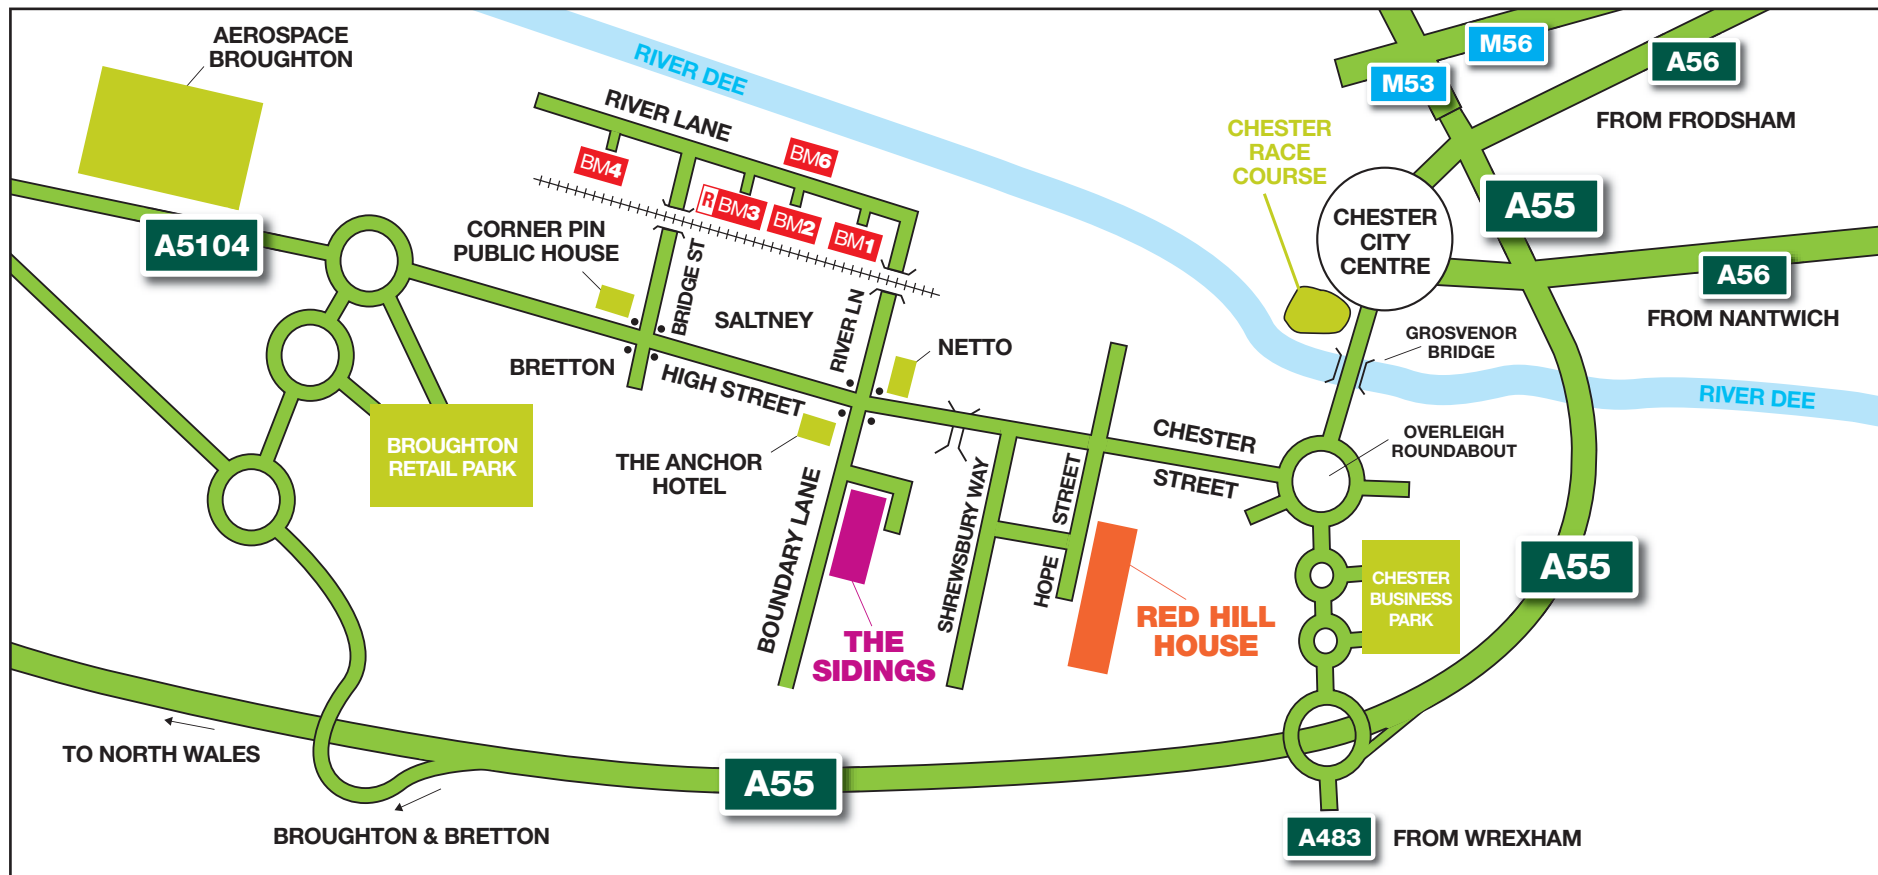

BRYMAU ESTATES | LOCATIONS

Brymau Estates 1 | 2 | 3 | 4 | 6

River Lane
Saltney
Chester
CH4 8RQ

Red Hill House

Hope Street
Saltney
Chester
CH4 8BU

The Sidings

Great Western House
Chester Street
Saltney
CH4 8RD

Riverside House

Brymau Three Estate
River Lane
Saltney, Chester
CH4 8RQ

BM1 Brymau One

BM2 Brymau Two

BM3 Brymau Three

BM4 Brymau Four

BM6 Brymau Six

R Riverside House