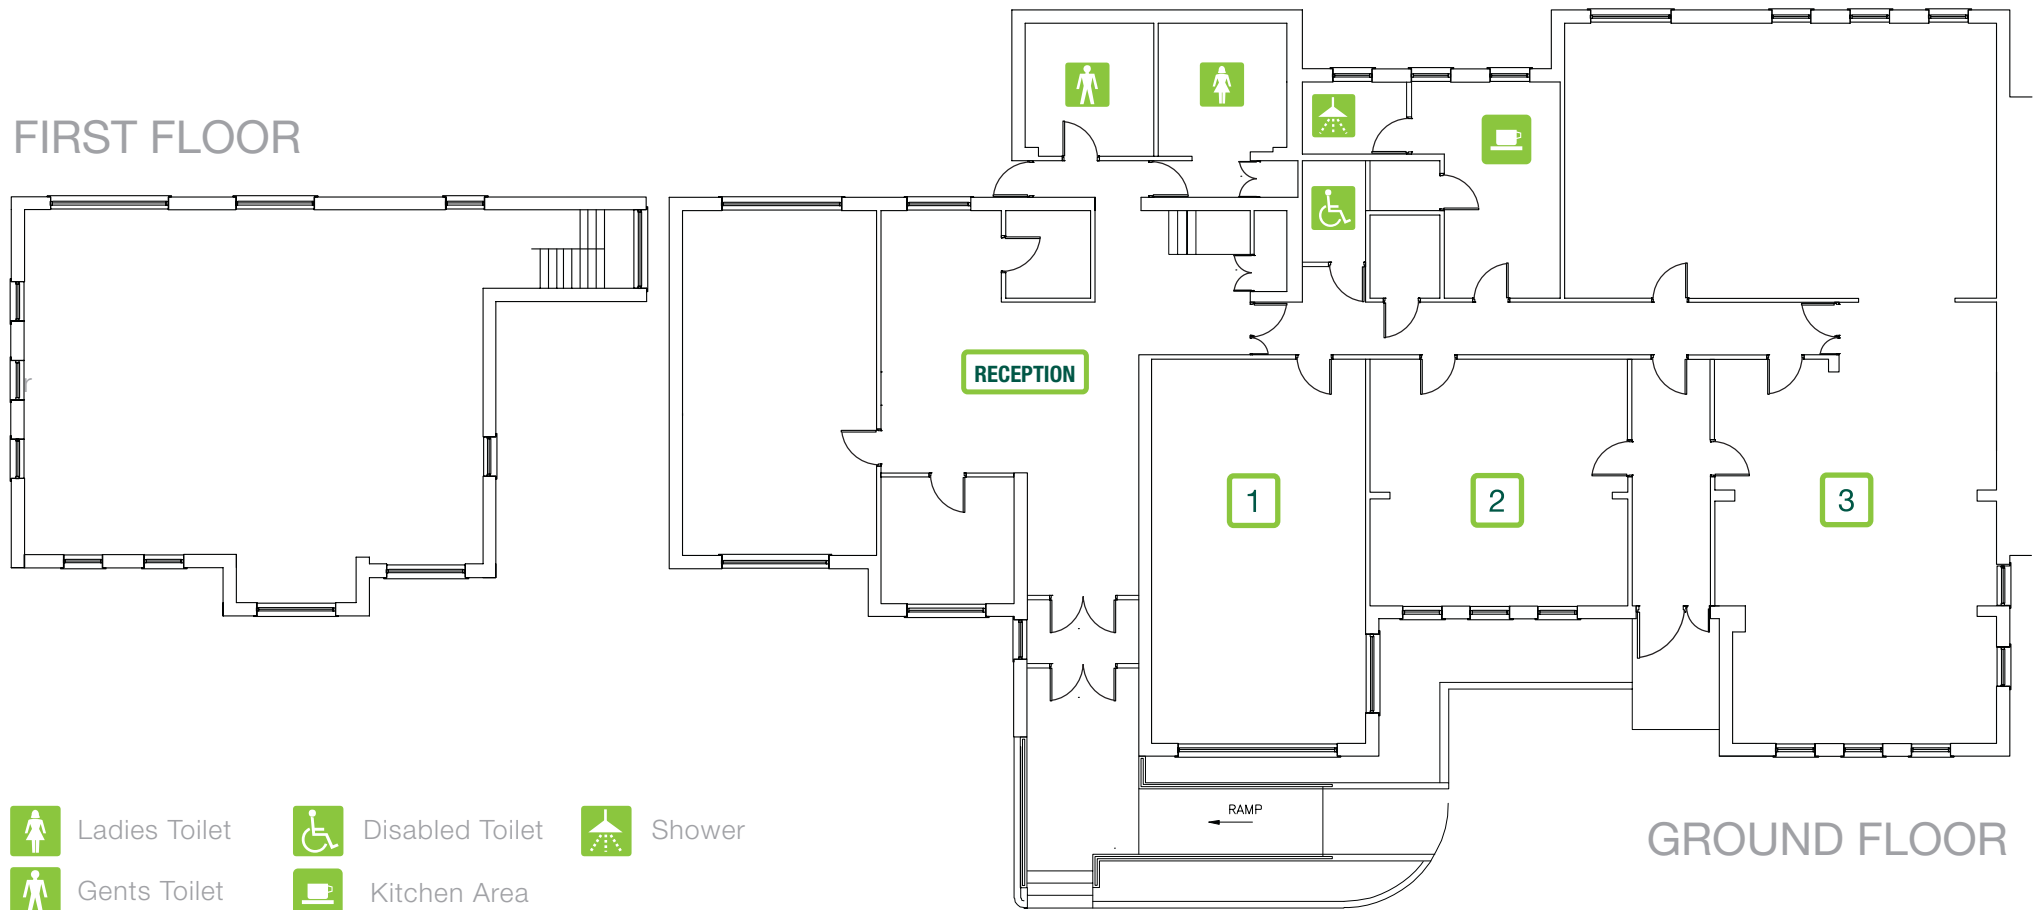

MALLARD HOUSE |

The Sidings
Mallard House
 Chester Street
 Saltney
 CH4 8RD

FIRST FLOOR

-  Ladies Toilet
-  Gents Toilet
-  Disabled Toilet
-  Kitchen Area
-  Shower

GROUND FLOOR