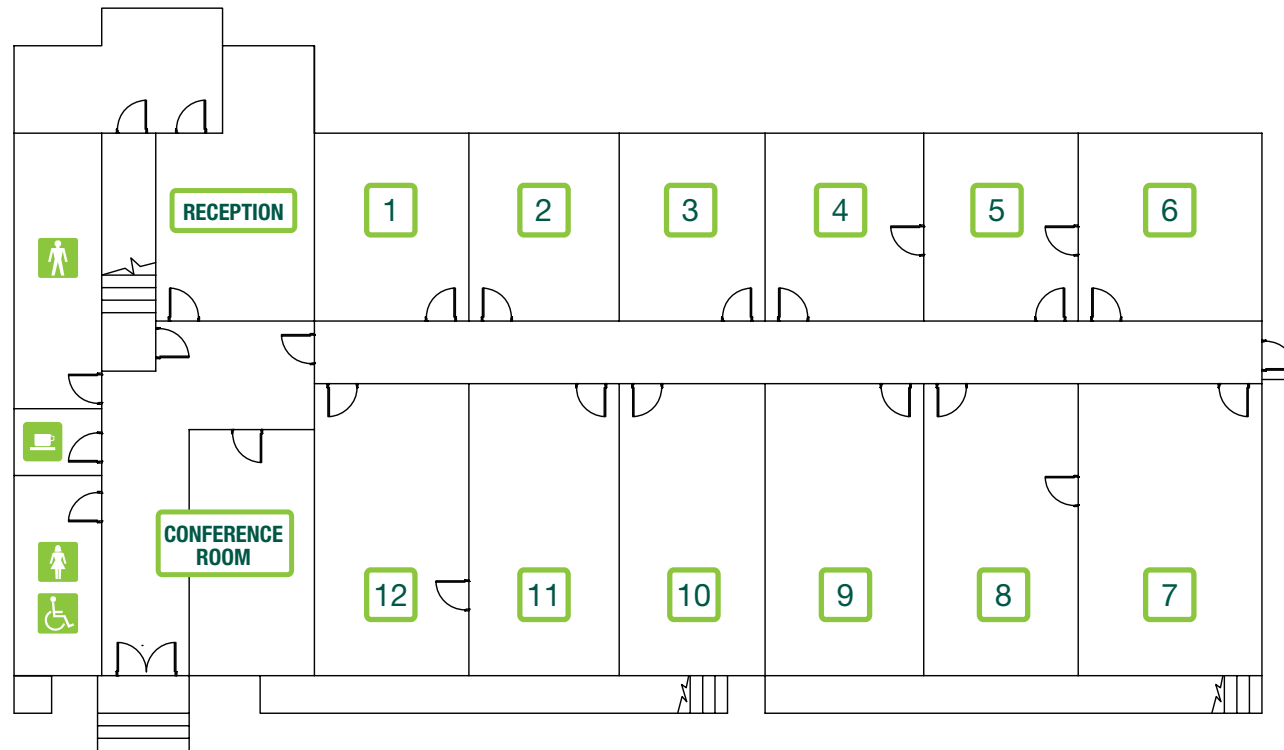

RIVERSIDE HOUSE | GROUND FLOOR

Riverside House
 Brymau Three Estate
 River Lane
 Saltney
 Chester
 CH4 8RQ

-  Ladies Toilet
-  Disabled Toilet
-  Kitchen Area
-  Gents Toilet
-  Loading Bay